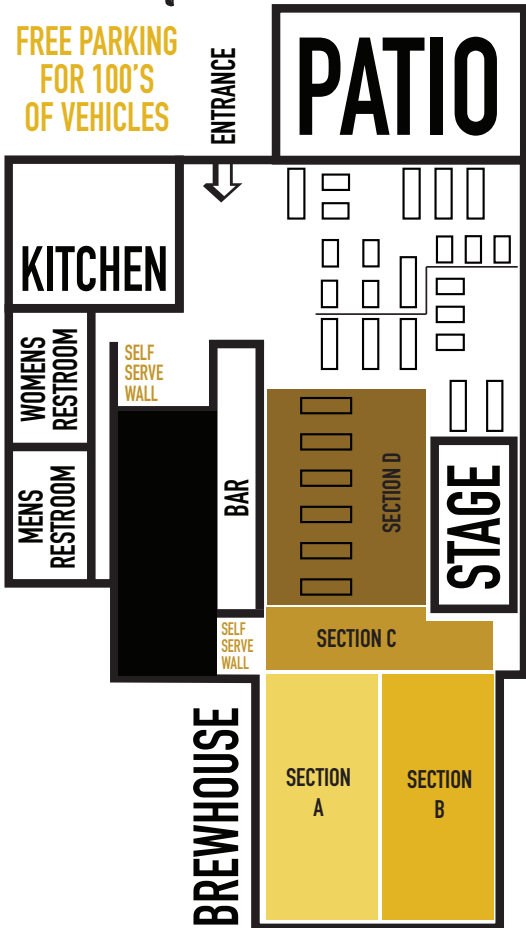

BC BREWERY EVENT SPACE RENTAL PACKAGES

10950 Gilroy Road, Suite F, Hunt Valley, MD 21031
www.bcbrewerymd.com

Sara Thomas
sara@bcbrewerymd.com

Group Size Under 25	Group Size 1-49	Group Size 50-100	Group Size 100-125	Group Size 125-175
Reserve Individual Tables (No Catering)	Reserve Section A - OR - Reserve Sections A & B	Reserve Sections A & B	Reserve Sections A, B & C Dedicated Self Serve Wall Included Dedicated Bartender	Reserve Sections A, B, C & D Dedicated Self Serve Wall Included Dedicated Bartender

Floorplans (LIGHT RAIL ACCESS ACROSS THE STREET)

LAYOUTS SHOW MAX NUMBER OF TABLES PER SECTION. NUMBER OF TABLES DEPENDANT ON GROUP SIZE OR BY GROUP REQUESTS. →

FULL BUYOUT

- Max Capacity 425
- Entire 4,800 sq. ft. Venue
- Bartenders & Kitchen staff dedicated to your event
- Tables & Chairs Included
- Tables for gifts, desserts, auctions, etc. available
- Use of 1,000 sq. ft. uncovered patio
- Stage, Lighting & PA System
- 27' Projector & TV's connected to HDMI
- Dart Boards
- Cornhole
- 2 Self Serve Tap Walls
- Flexible Time Frames
- Ability to bring in your own band/entertainment