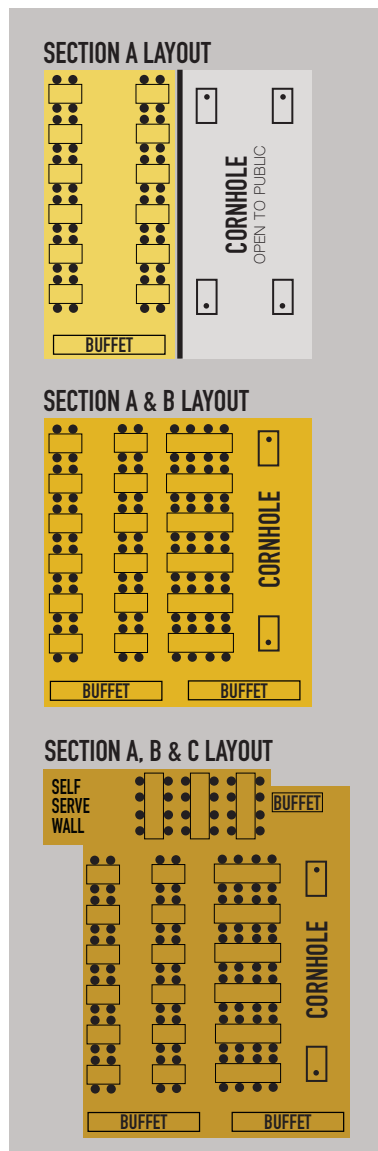

BC BREWERY EVENT SPACE RENTAL PACKAGES

10950 Gilroy Road, Suite F, Hunt Valley, MD 21031
www.bcbrewerymd.com

Sara Thomas
sara@bcbrewerymd.com

Group Size Under 25	Group Size 1-49	Group Size 50-100	Group Size 100-125	Group Size 125-175
Reserve Individual Tables (No Catering)	Reserve Section A - OR - Reserve Sections A & B	Reserve Sections A & B	Reserve Sections A, B & C Dedicated Self Serve Wall Included Dedicated Bartender	Reserve Sections A, B, C & D Dedicated Self Serve Wall Included Dedicated Bartender

Floorplans (LIGHT RAIL ACCESS ACROSS THE STREET)

LAYOUTS SHOW MAX NUMBER OF TABLES PER SECTION. NUMBER OF TABLES DEPENDANT ON GROUP SIZE OR BY GROUP REQUESTS. →

FULL BUYOUT

- Max Capacity 425
- Entire 4,800 sq. ft. Venue
- Bartenders & Kitchen staff dedicated to your event
- Tables & Chairs Included
- Tables for gifts, desserts, auctions, etc. available
- Use of 1,000 sq. ft. uncovered patio
- Stage, Lighting & PA System
- 27' Projector & TV's connected to HDMI
- Dart Boards
- Cornhole
- 2 Self Serve Tap Walls
- Flexible Time Frames
- Ability to bring in your own band/entertainment