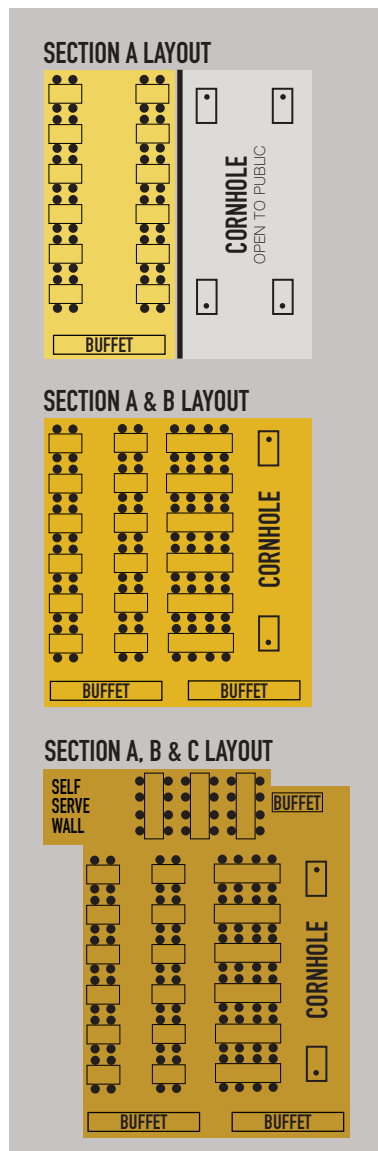

BC BREWERY EVENT SPACE RENTAL PACKAGES

10950 Gilroy Road, Suite F, Hunt Valley, MD 21031
www.bcbrewerymd.com

Sara Thomas
sara@bcbrewerymd.com

Group Size Under 25	Group Size 1-49	Group Size 50-100	Group Size 100-125	Group Size 125-175
Reserve Individual Tables \$50 each (No Catering)	Reserve Section A \$250 - OR - Reserve Sections A & B \$500	Reserve Sections A & B \$500	Reserve Sections A, B & C \$750 Dedicated Self Serve Wall Included Dedicated Bartender	Reserve Sections A, B, C & D \$1,000 Dedicated Self Serve Wall Included Dedicated Bartender

Floorplans (LIGHT RAIL ACCESS ACROSS THE STREET)

LAYOUTS SHOW MAX NUMBER OF TABLES PER SECTION. NUMBER OF TABLES DEPENDANT ON GROUP SIZE OR BY GROUP REQUESTS. →

FULL BUYOUT

Entire Venue \$1,500

- Max Capacity 425
- Entire 4,800 sq. ft. Venue
- Bartenders & Kitchen staff dedicated to your event
- Tables & Chairs Included
- Tables for gifts, desserts, auctions, etc. available
- Use of 1,000 sq. ft. uncovered patio
- Stage, Lighting & PA System
- 27' Projector & TV's connected to HDMI
- Dart Boards
- Cornhole
- 2 Self Serve Tap Walls
- Flexible Time Frames
- Ability to bring in your own band/entertainment