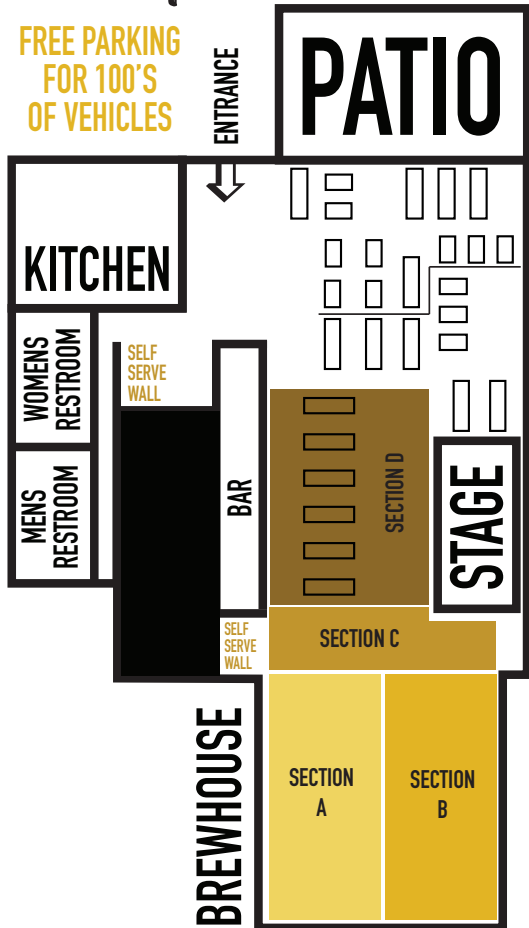

BC BREWERY EVENT SPACE RENTAL PACKAGES

10950 Gilroy Road, Suite F, Hunt Valley, MD 21031
www.bcbrewerymd.com

Sara Thomas
sara@bcbrewerymd.com

Group Size Under 25	Group Size 1-49	Group Size 50-100	Group Size 100-125	Group Size 125-175
Reserve Individual Tables \$50 each (No Catering)	Reserve Section A \$250 - OR - Reserve Sections A & B \$500	Reserve Sections A & B \$500	Reserve Sections A, B & C \$750 Dedicated Self Serve Wall Included Dedicated Bartender	Reserve Sections A, B, C & D \$1,000 Dedicated Self Serve Wall Included Dedicated Bartender

Floorplans (LIGHT RAIL ACCESS ACROSS THE STREET)

LAYOUTS SHOW MAX NUMBER OF TABLES PER SECTION. NUMBER OF TABLES DEPENDANT ON GROUP SIZE OR BY GROUP REQUESTS. →

FULL BUYOUT

Entire Venue \$1,500

- Max Capacity 425
- Entire 4,800 sq. ft. Venue
- Bartenders & Kitchen staff dedicated to your event
- Tables & Chairs Included
- Tables for gifts, desserts, auctions, etc. available
- Use of 1,000 sq. ft. uncovered patio
- Stage, Lighting & PA System
- 27' Projector & TV's connected to HDMI
- Dart Boards
- Cornhole
- 2 Self Serve Tap Walls
- Flexible Time Frames
- Ability to bring in your own band/entertainment

Buyout Minimum Spends:

Mon.-Thu.	12-4pm	None
Mon.-Thu.	4-10pm	\$4,000
Fri.-Sat.	12-4pm	\$4,000
Fri.-Sat.	4-10pm	\$10,000
Sun.	12-6pm	\$5,000